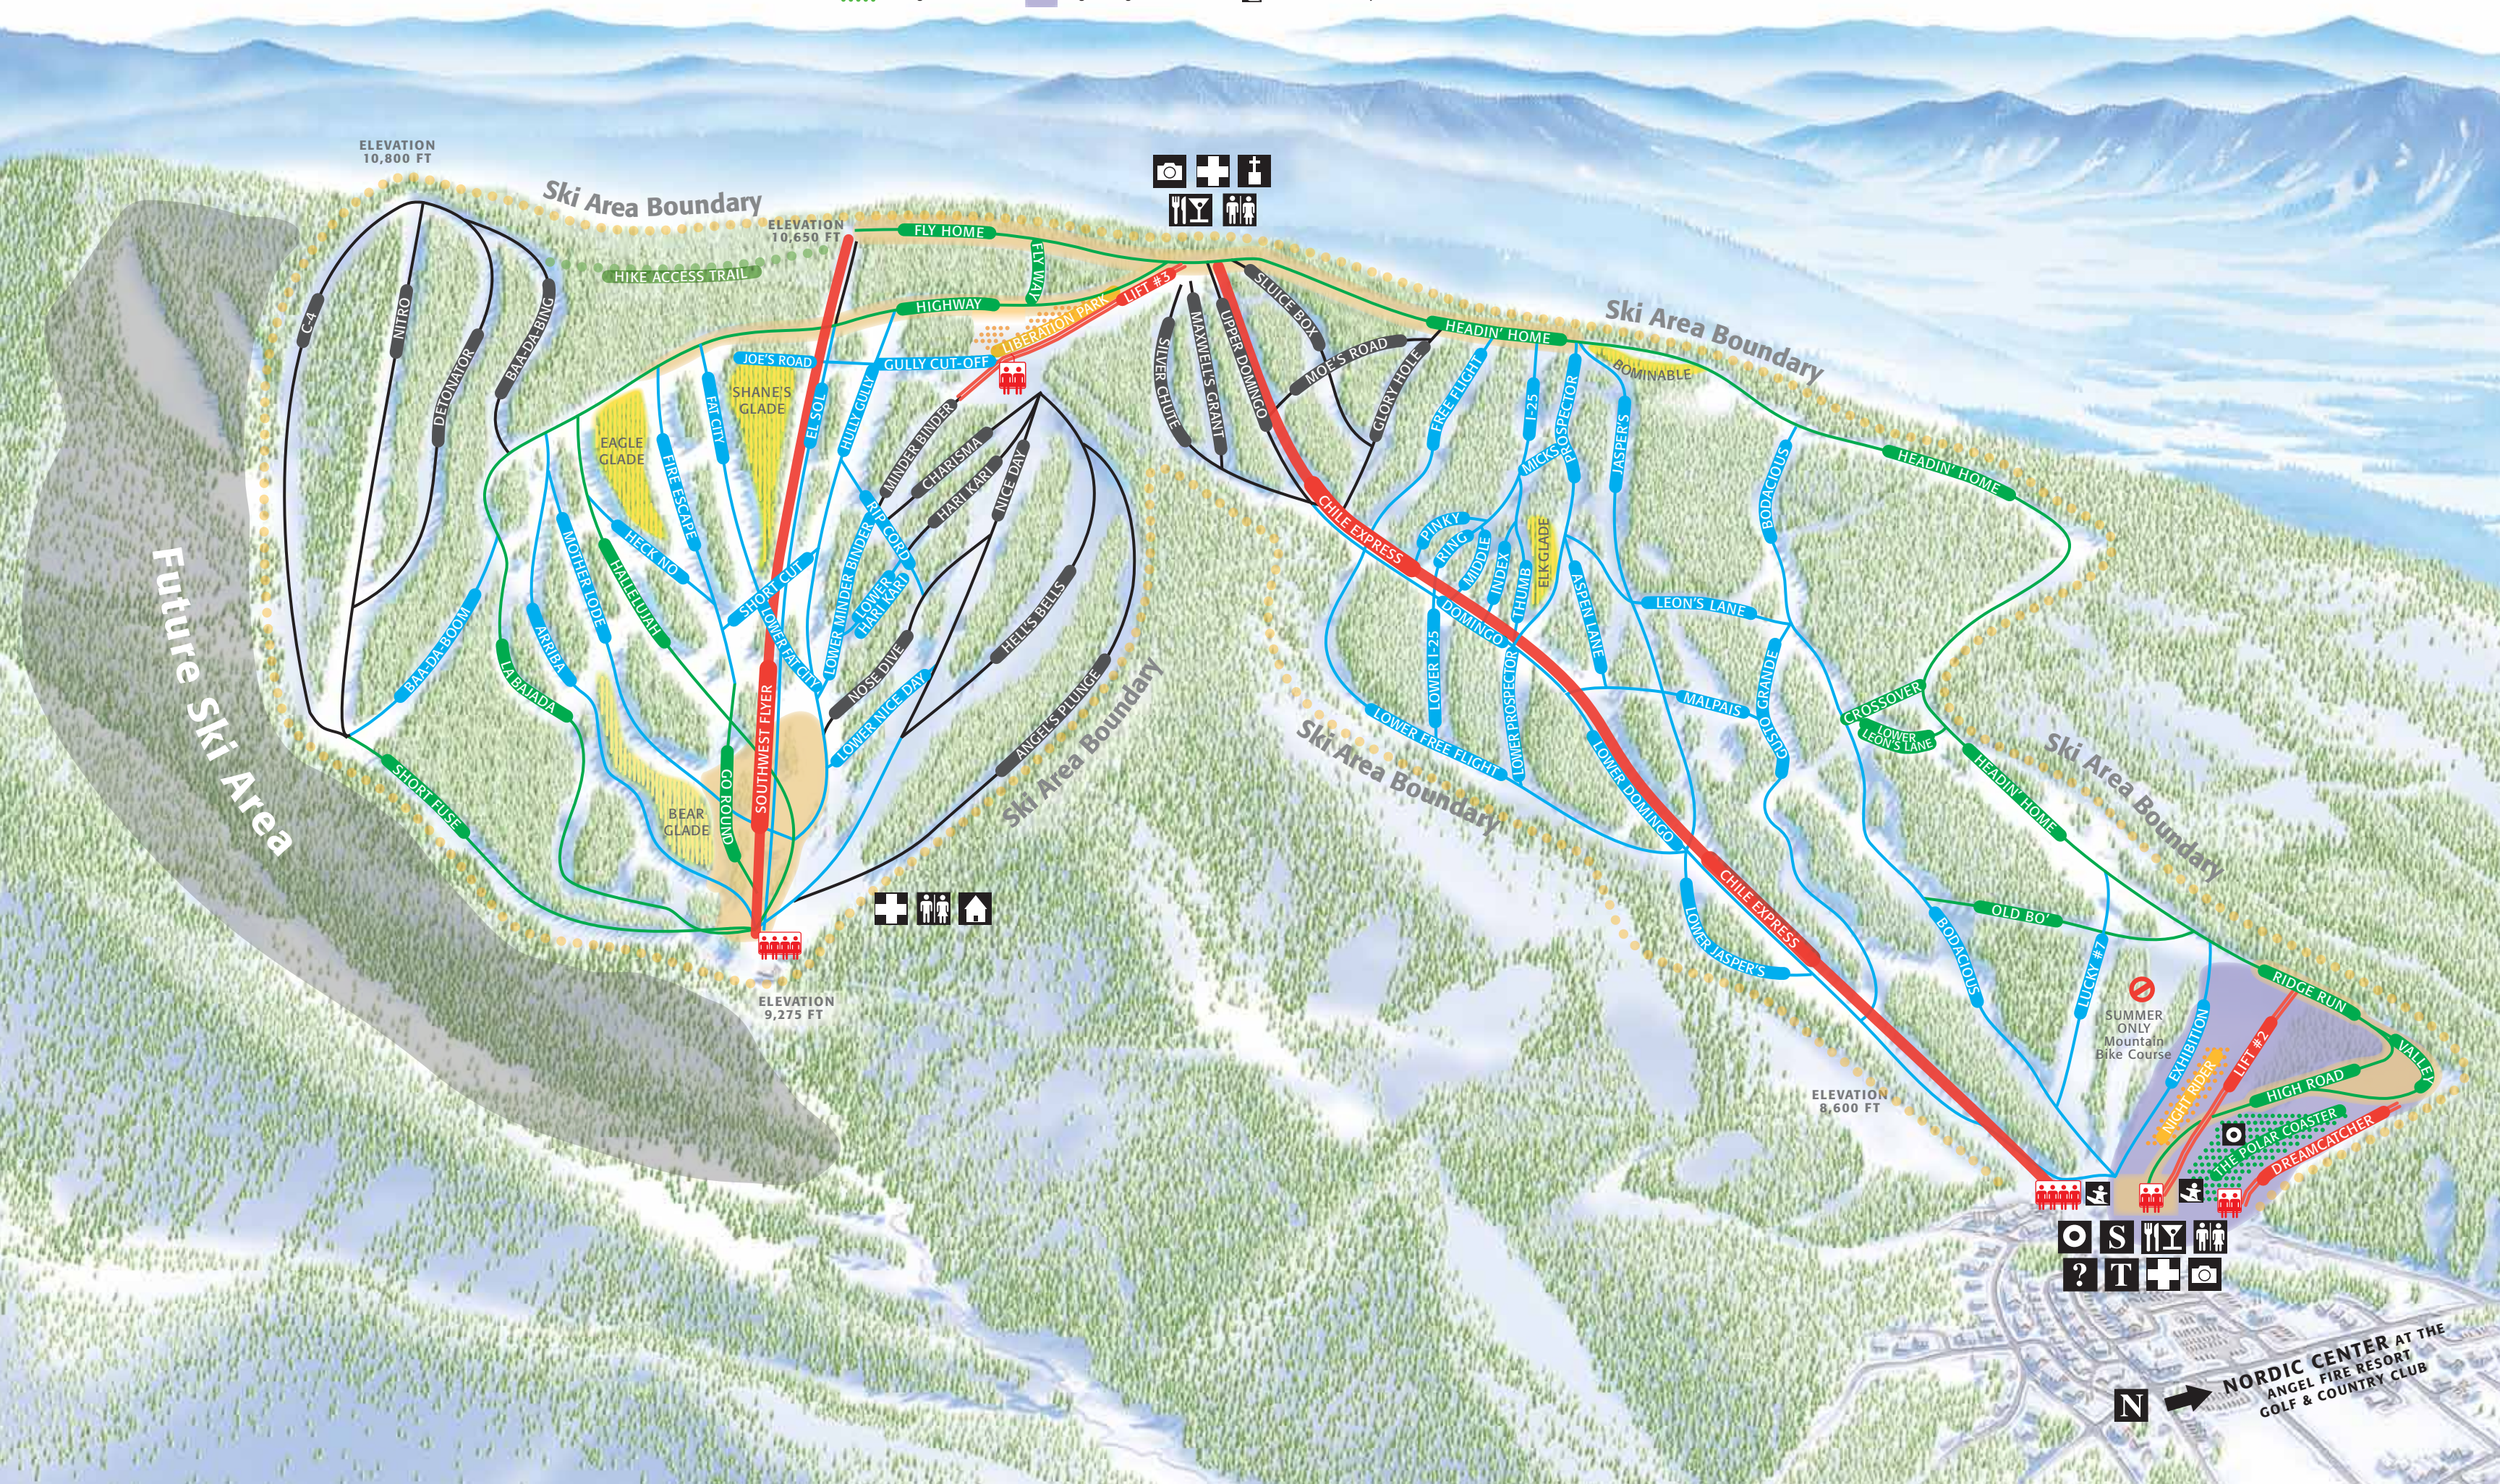

Legend

- Easiest
- More Difficult
- Most Difficult
- Ski Area Boundary
- Glade Skiing
- Terrain Park (Difficult)
- Tubing Hill
- Slow Skiing/Riding Areas
- High Speed Quad Chairlift
- Double Chairlift
- Night Skiing Area
- + First Aid
- ♿ Restrooms
- 🍴 Restaurants
- 🛷 Sunkid Wondercarpet
- 📷 Snow Tubing Area
- 📷 Photography
- ⛪ Church Service
- 🏠 Warming Hut
- 🎫 Lift Tickets
- 🎓 Ski School
- 🏂 Nordic Area
- ? Information

Official Mountain Partners:

Future Ski Area

Ski Area Boundary

Ski Area Boundary

Ski Area Boundary

Ski Area Boundary

Ski Area Boundary

NORDIC CENTER AT THE ANGEL FIRE RESORT GOLF & COUNTRY CLUB