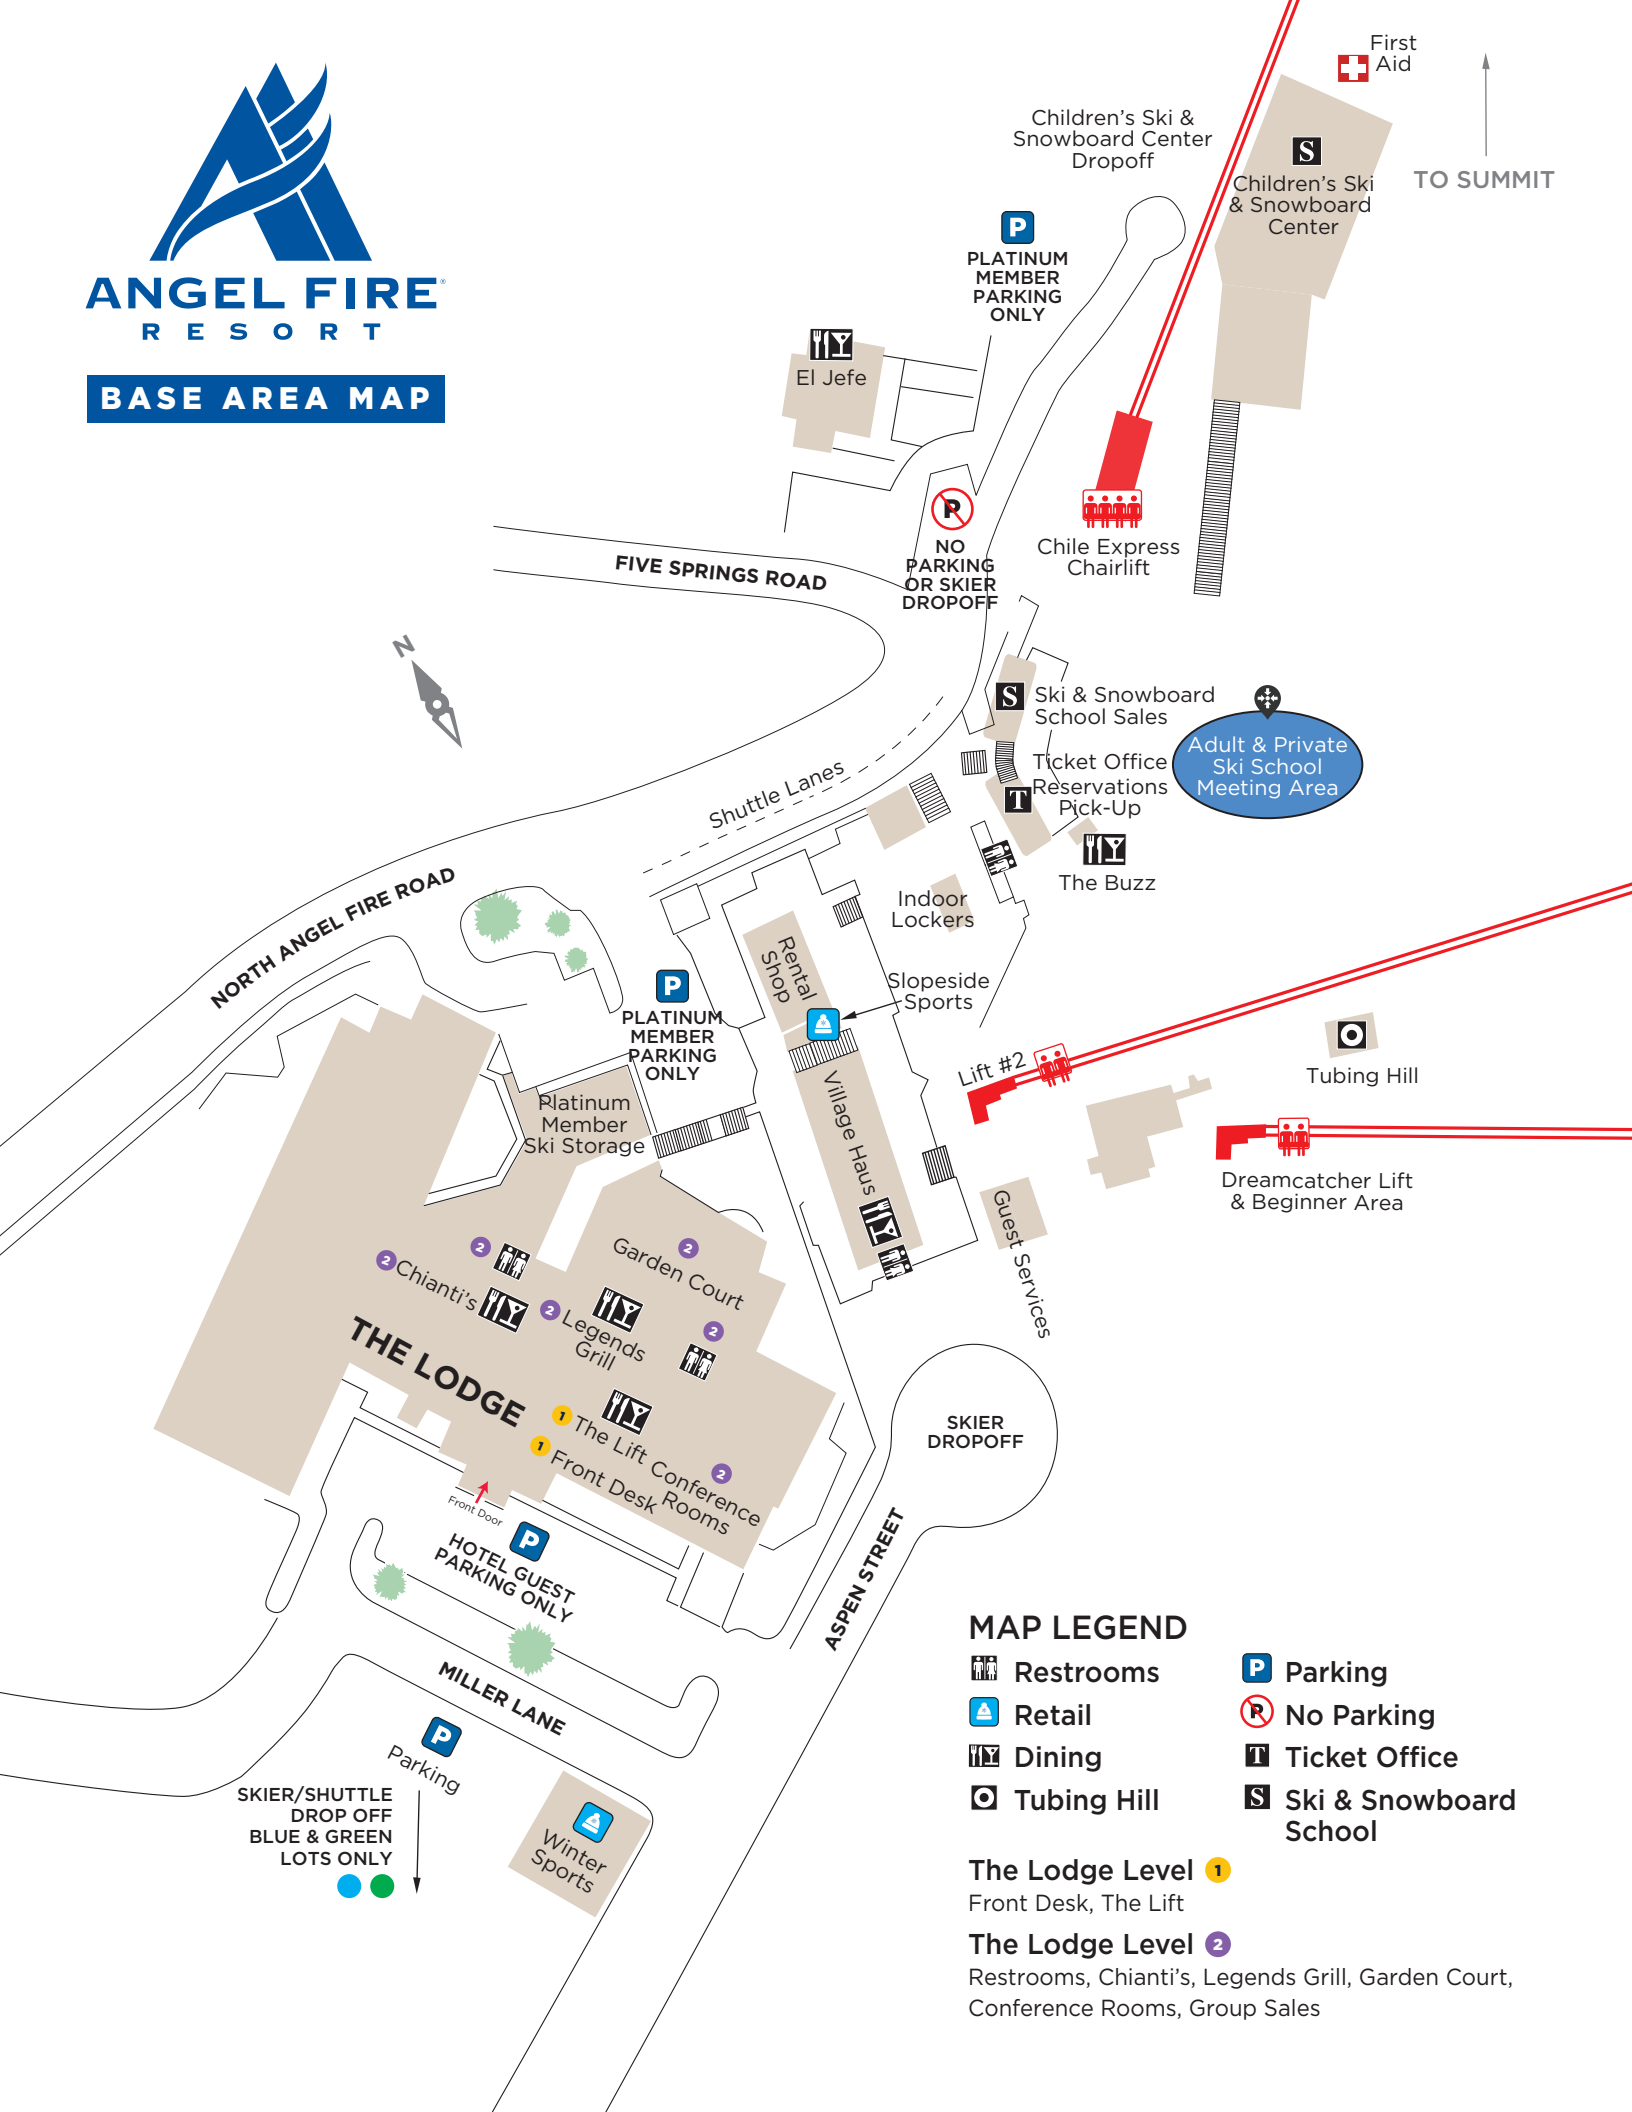

TO:  
Lifts  
Tickets  
Ski School  
Village  
↑

 Elevator  
Floors 5-8

 Bathrooms

  
Legend's  
Bar & Restaurant

 Bathrooms

## SECOND FLOOR

Main Stairs

 Elevator  
Floors 1-4

 Elevator  
Floors 1-4

Eagle Wing  
Suites

 Lift Café

Coffee, Café - Sundries, Decor, Souvenirs

Pool

# BASE AREA MAP

TO SUMMIT

Children's Ski & Snowboard Center Dropoff

Children's Ski & Snowboard Center

PLATINUM MEMBER PARKING ONLY

El Jefe

NO PARKING OR SKIER DROPOFF

Chile Express Chairlift

SKIER DROPOFF

HOTEL GUEST PARKING ONLY

ASPEN STREET

MILLER LANE

SKIER/SHUTTLE DROP OFF BLUE & GREEN LOTS ONLY

Winter Sports